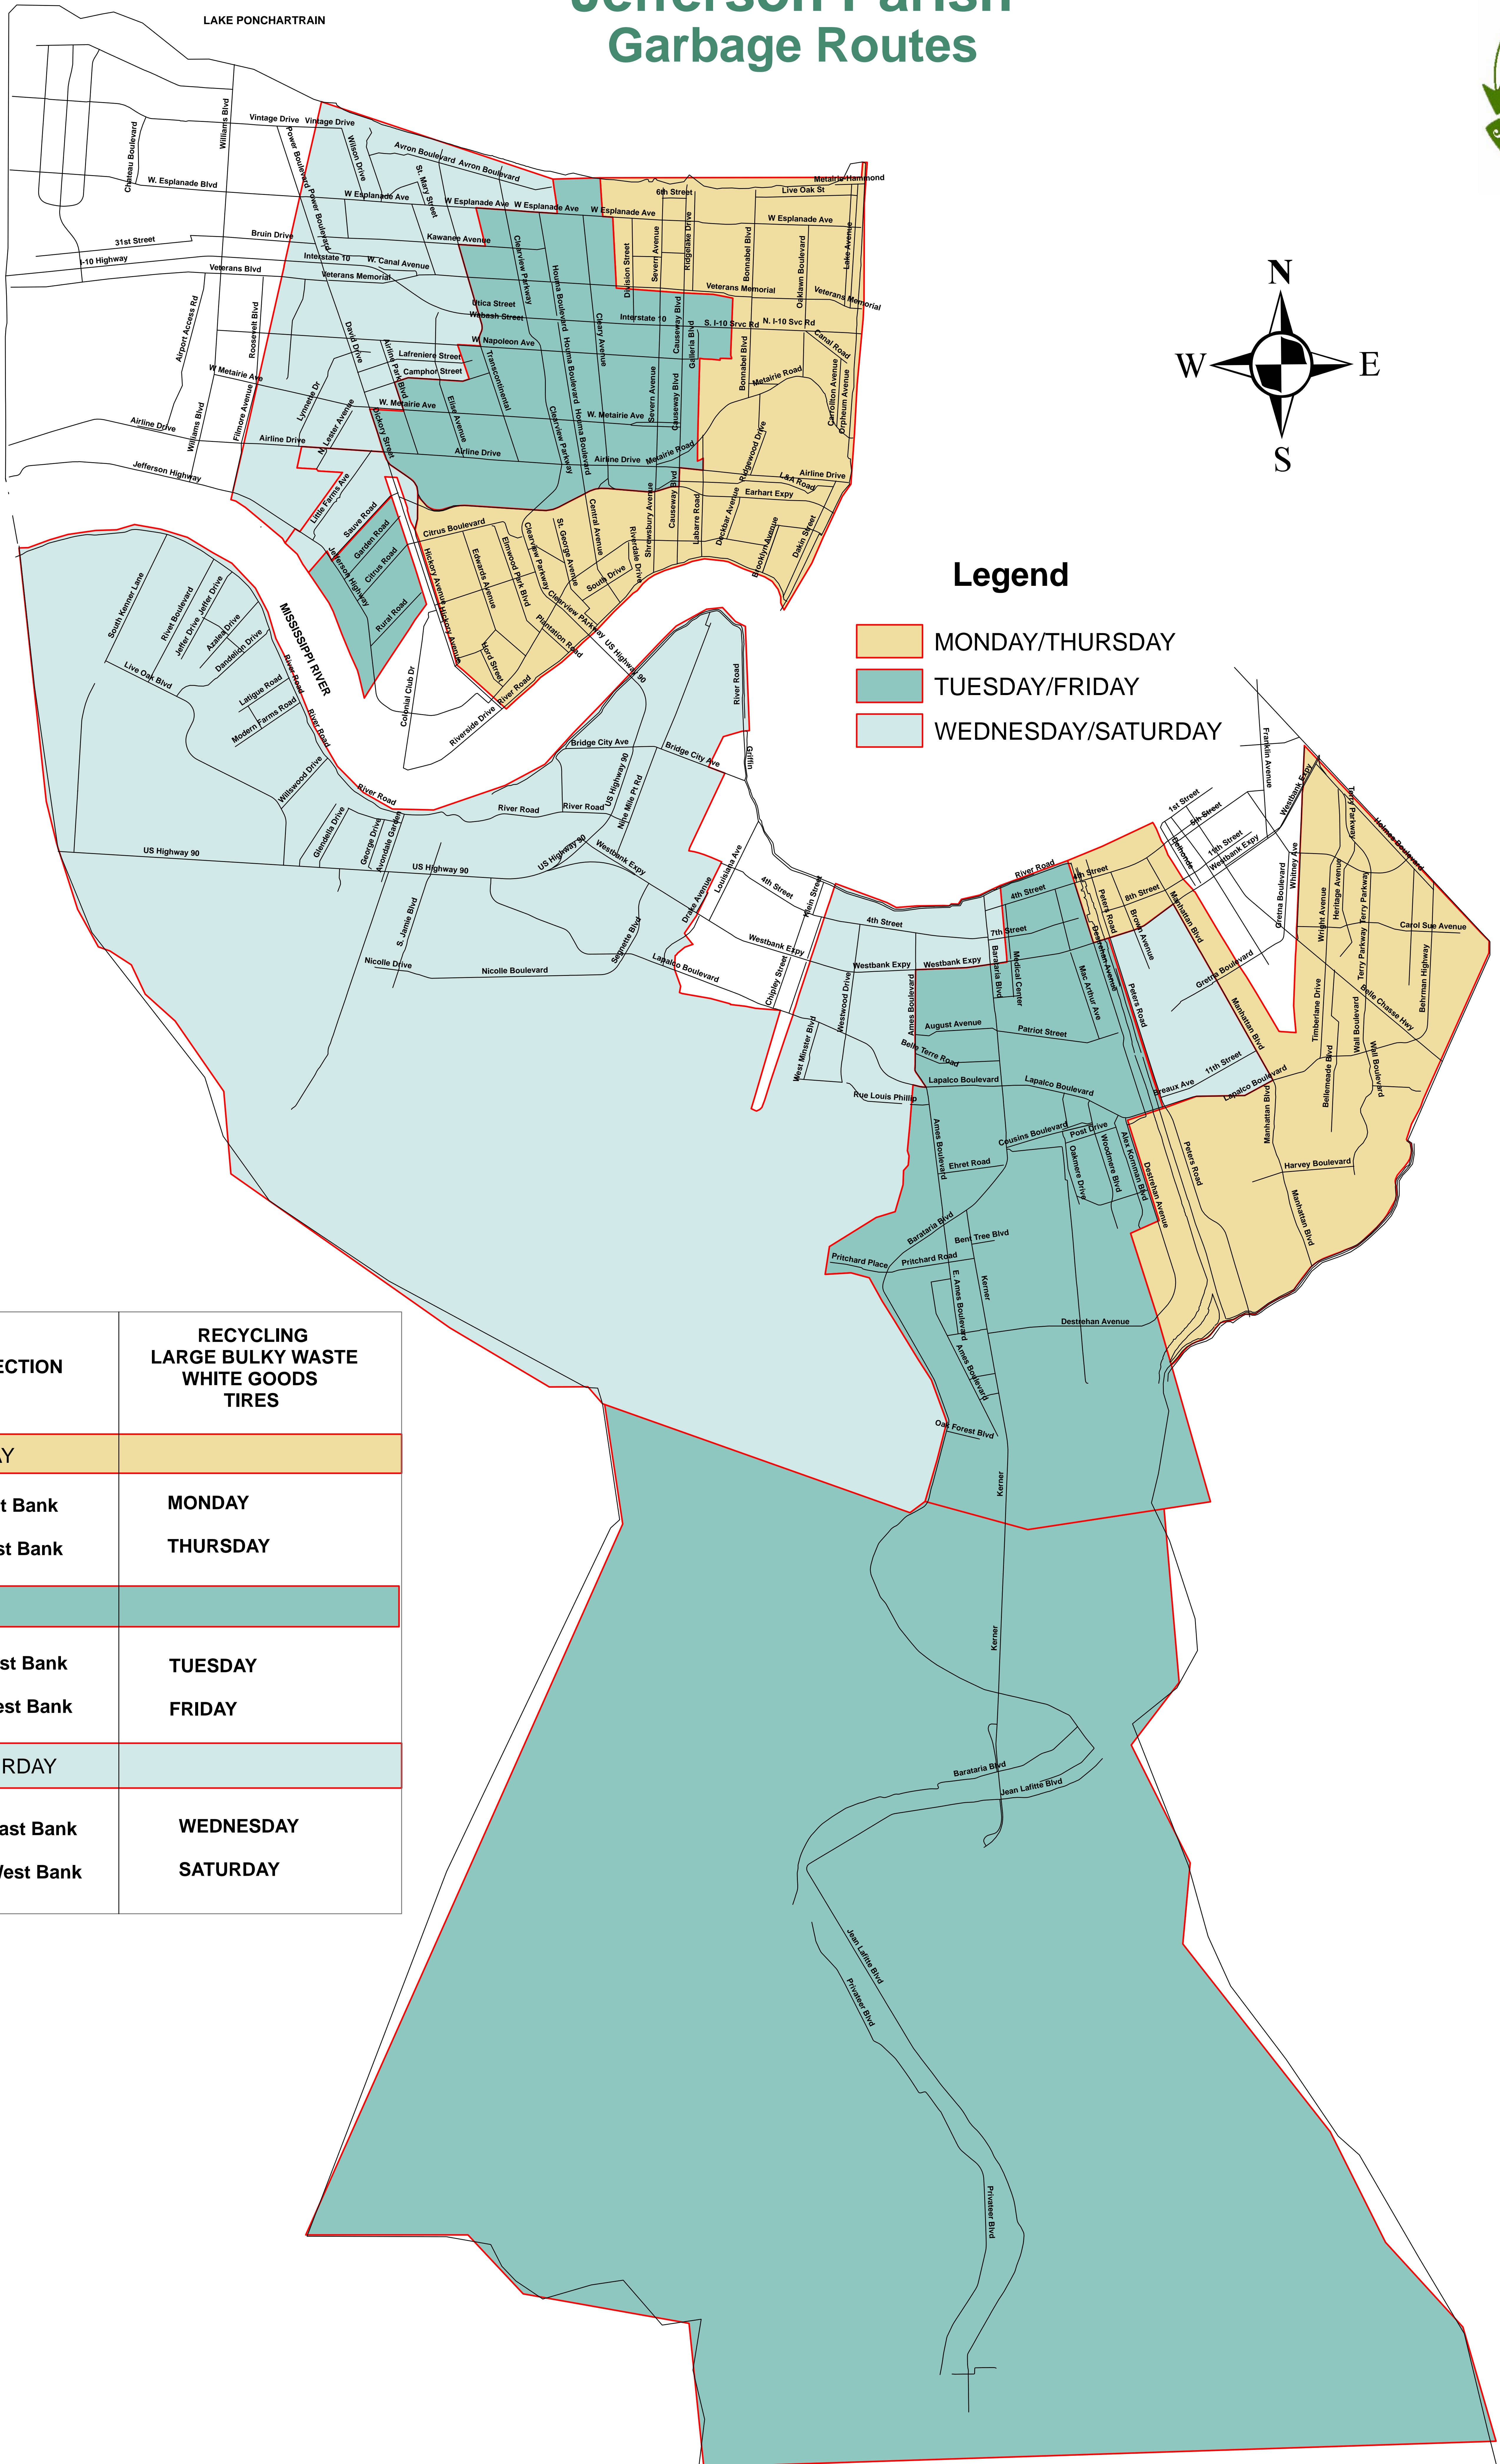

Jefferson Parish Garbage Routes

Legend

- MONDAY/THURSDAY
- TUESDAY/FRIDAY
- WEDNESDAY/SATURDAY

GARBAGE COLLECTION	RECYCLING LARGE BULKY WASTE WHITE GOODS TIRES
MONDAY/THURSDAY	
East Bank	MONDAY
West Bank	THURSDAY
TUESDAY/FRIDAY	
East Bank	TUESDAY
West Bank	FRIDAY
WEDNESDAY/SATURDAY	
East Bank	WEDNESDAY
West Bank	SATURDAY