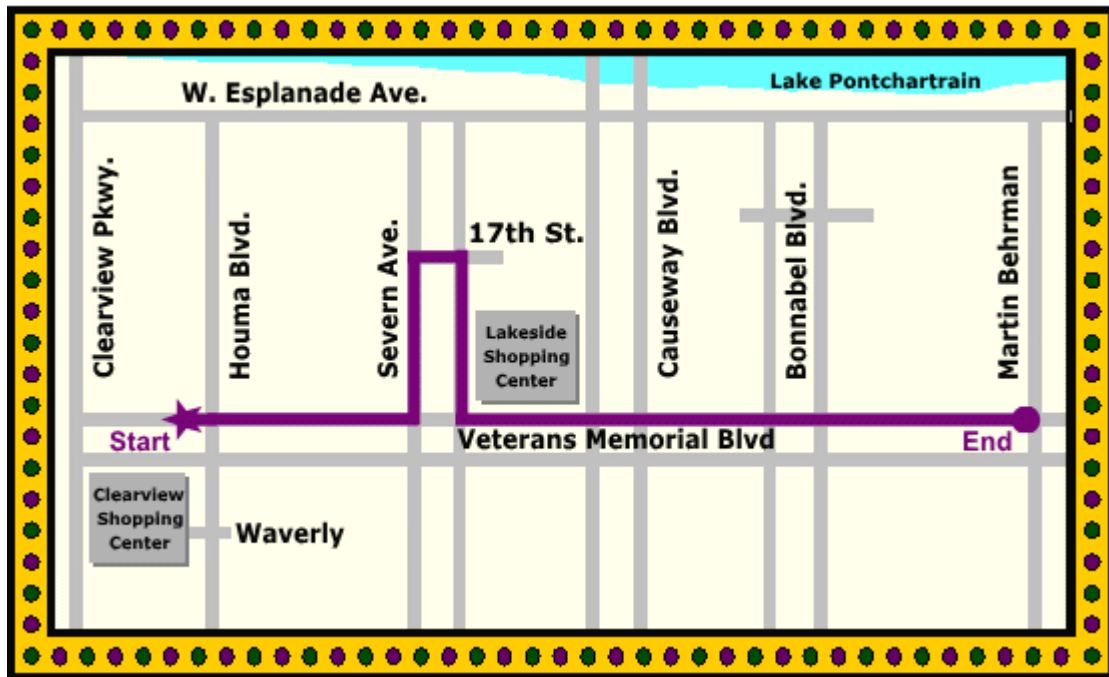

2020 Irish-Italian Parade Route

CANCELLED

Parade route is approximately 3.7 miles

All parade units (except truck-floats) to assemble around and inside Clearview Shopping Center. Parade to exit Clearview Shopping Center from El dorado and turn onto Houma to Veterans.

Truck-floats will start at Veterans and Houma Blvd.

This calendar and route is subject to change at anytime without notice.