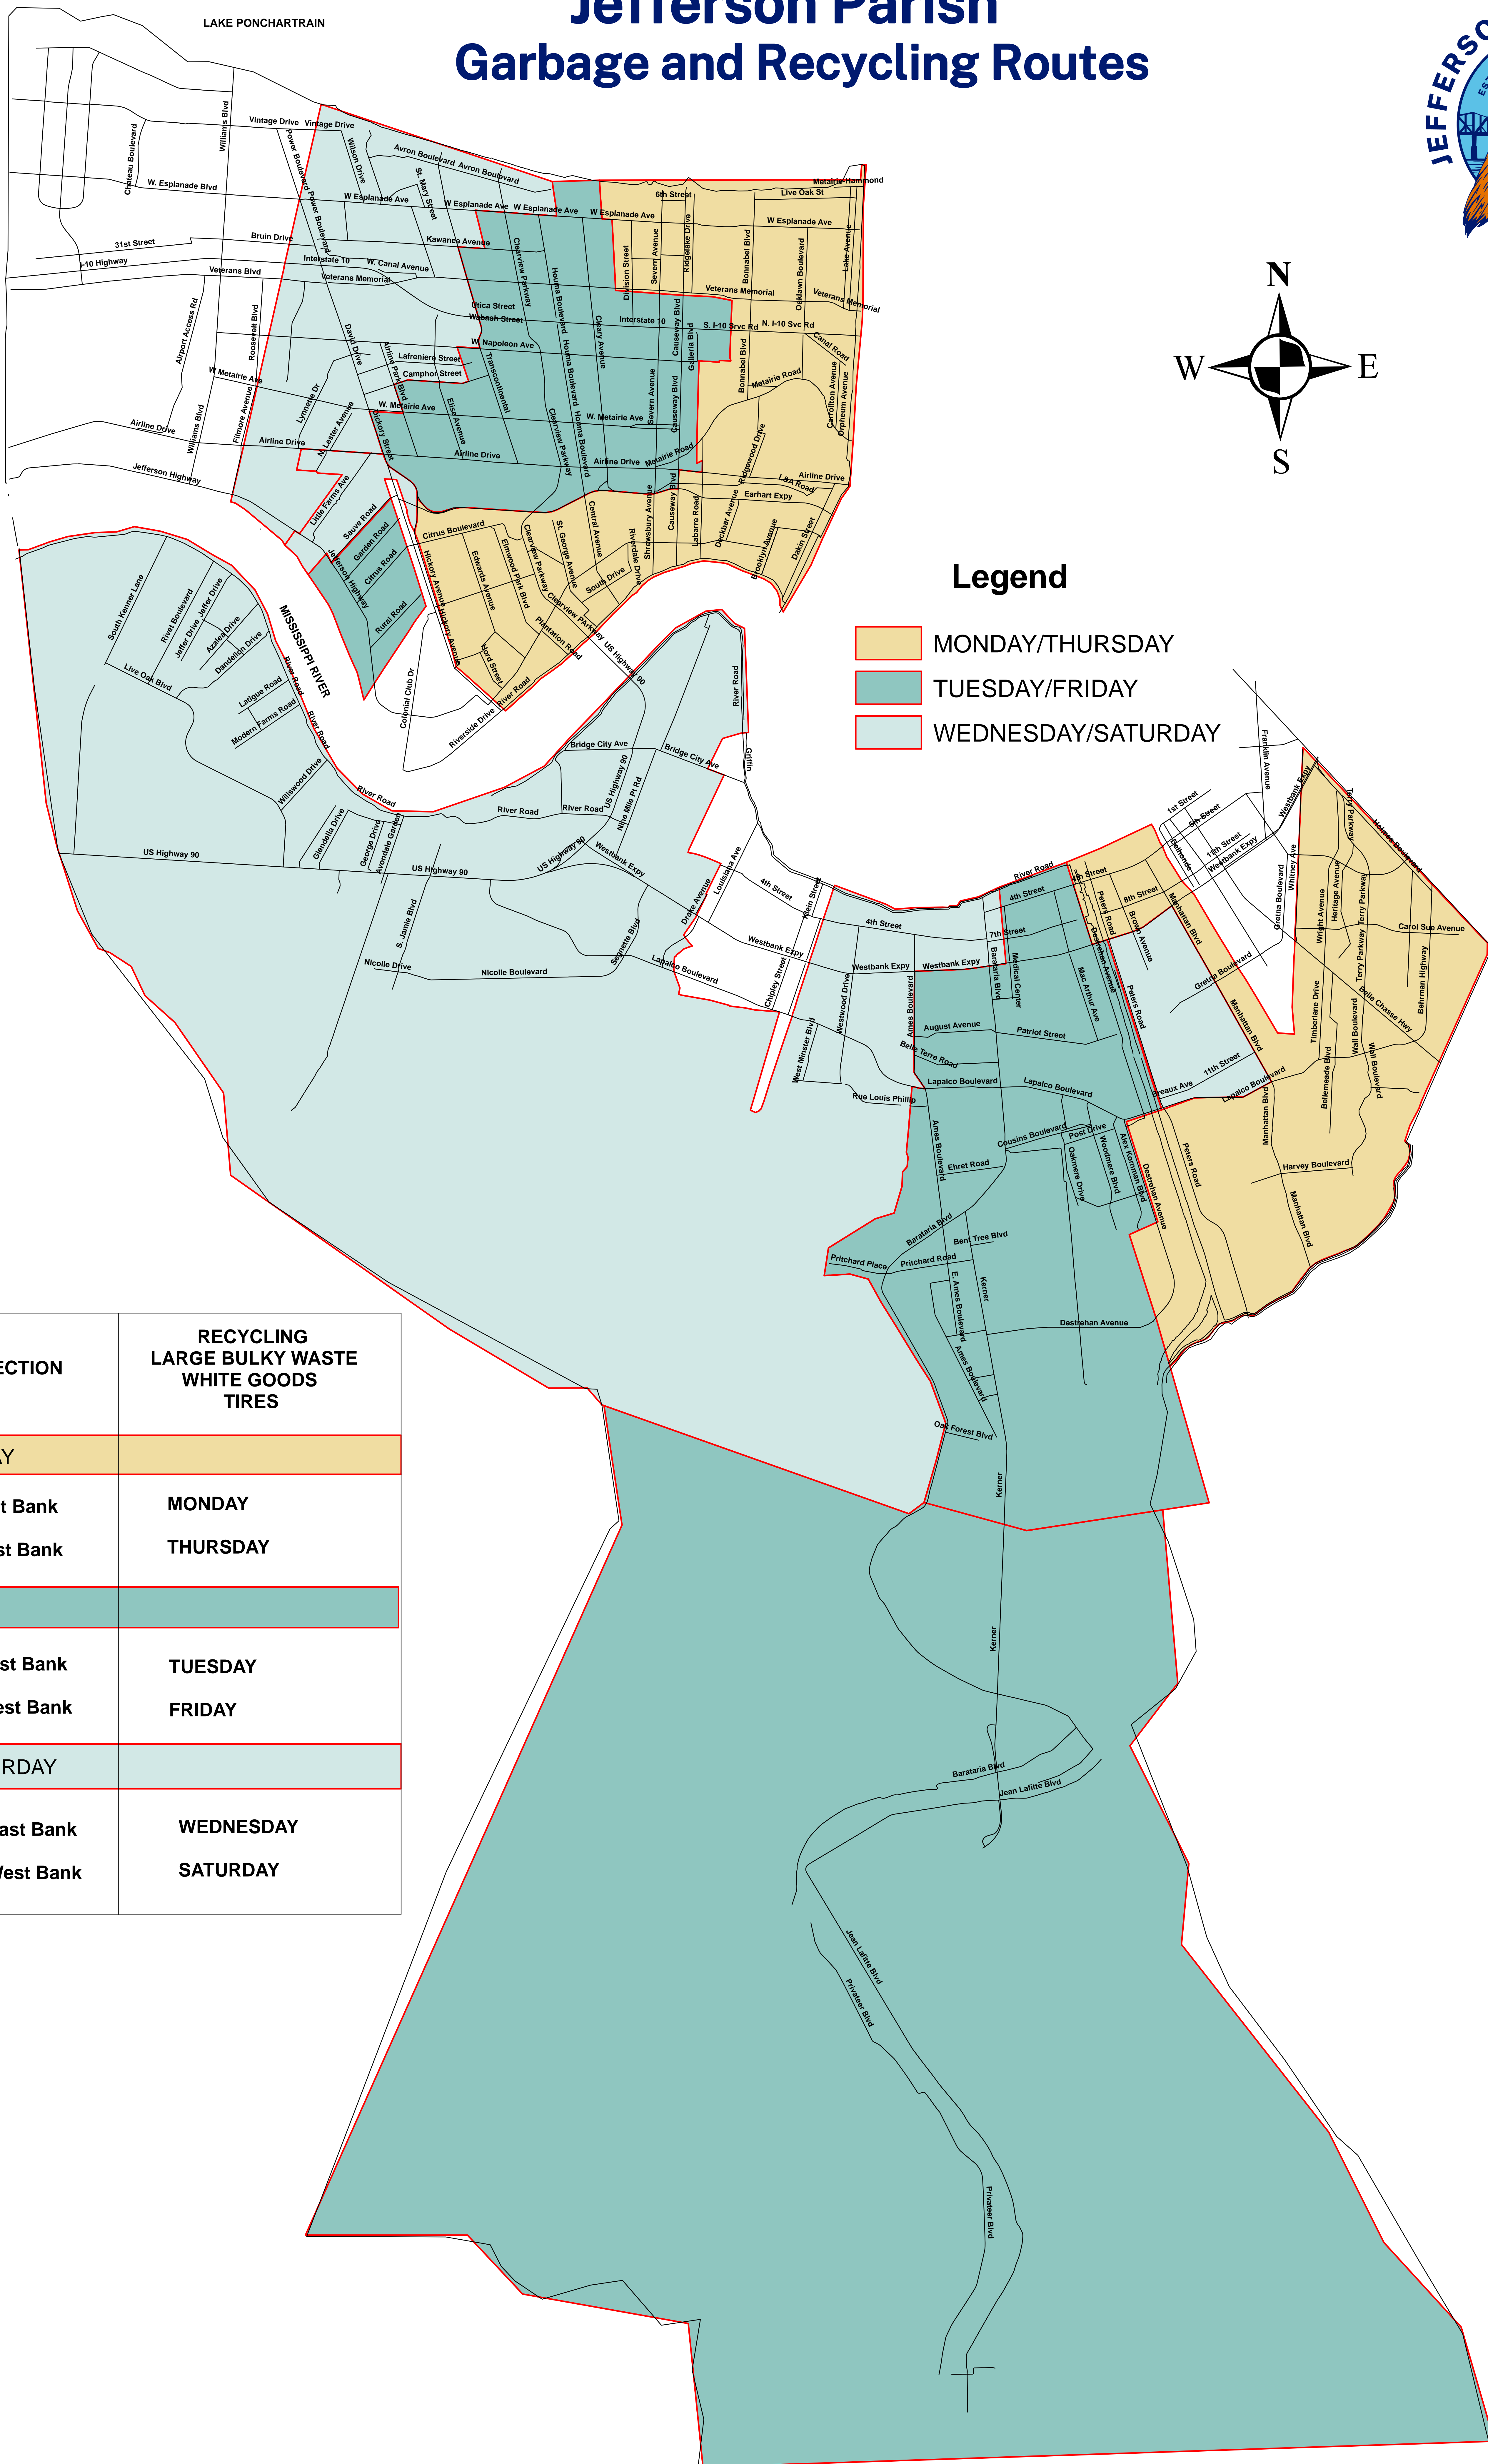

Jefferson Parish Garbage and Recycling Routes

Legend

- MONDAY/THURSDAY
- TUESDAY/FRIDAY
- WEDNESDAY/SATURDAY

GARBAGE COLLECTION	RECYCLING LARGE BULKY WASTE WHITE GOODS TIRES
MONDAY/THURSDAY	
East Bank West Bank	MONDAY THURSDAY
TUESDAY/FRIDAY	
East Bank West Bank	TUESDAY FRIDAY
WEDNESDAY/SATURDAY	
East Bank West Bank	WEDNESDAY SATURDAY