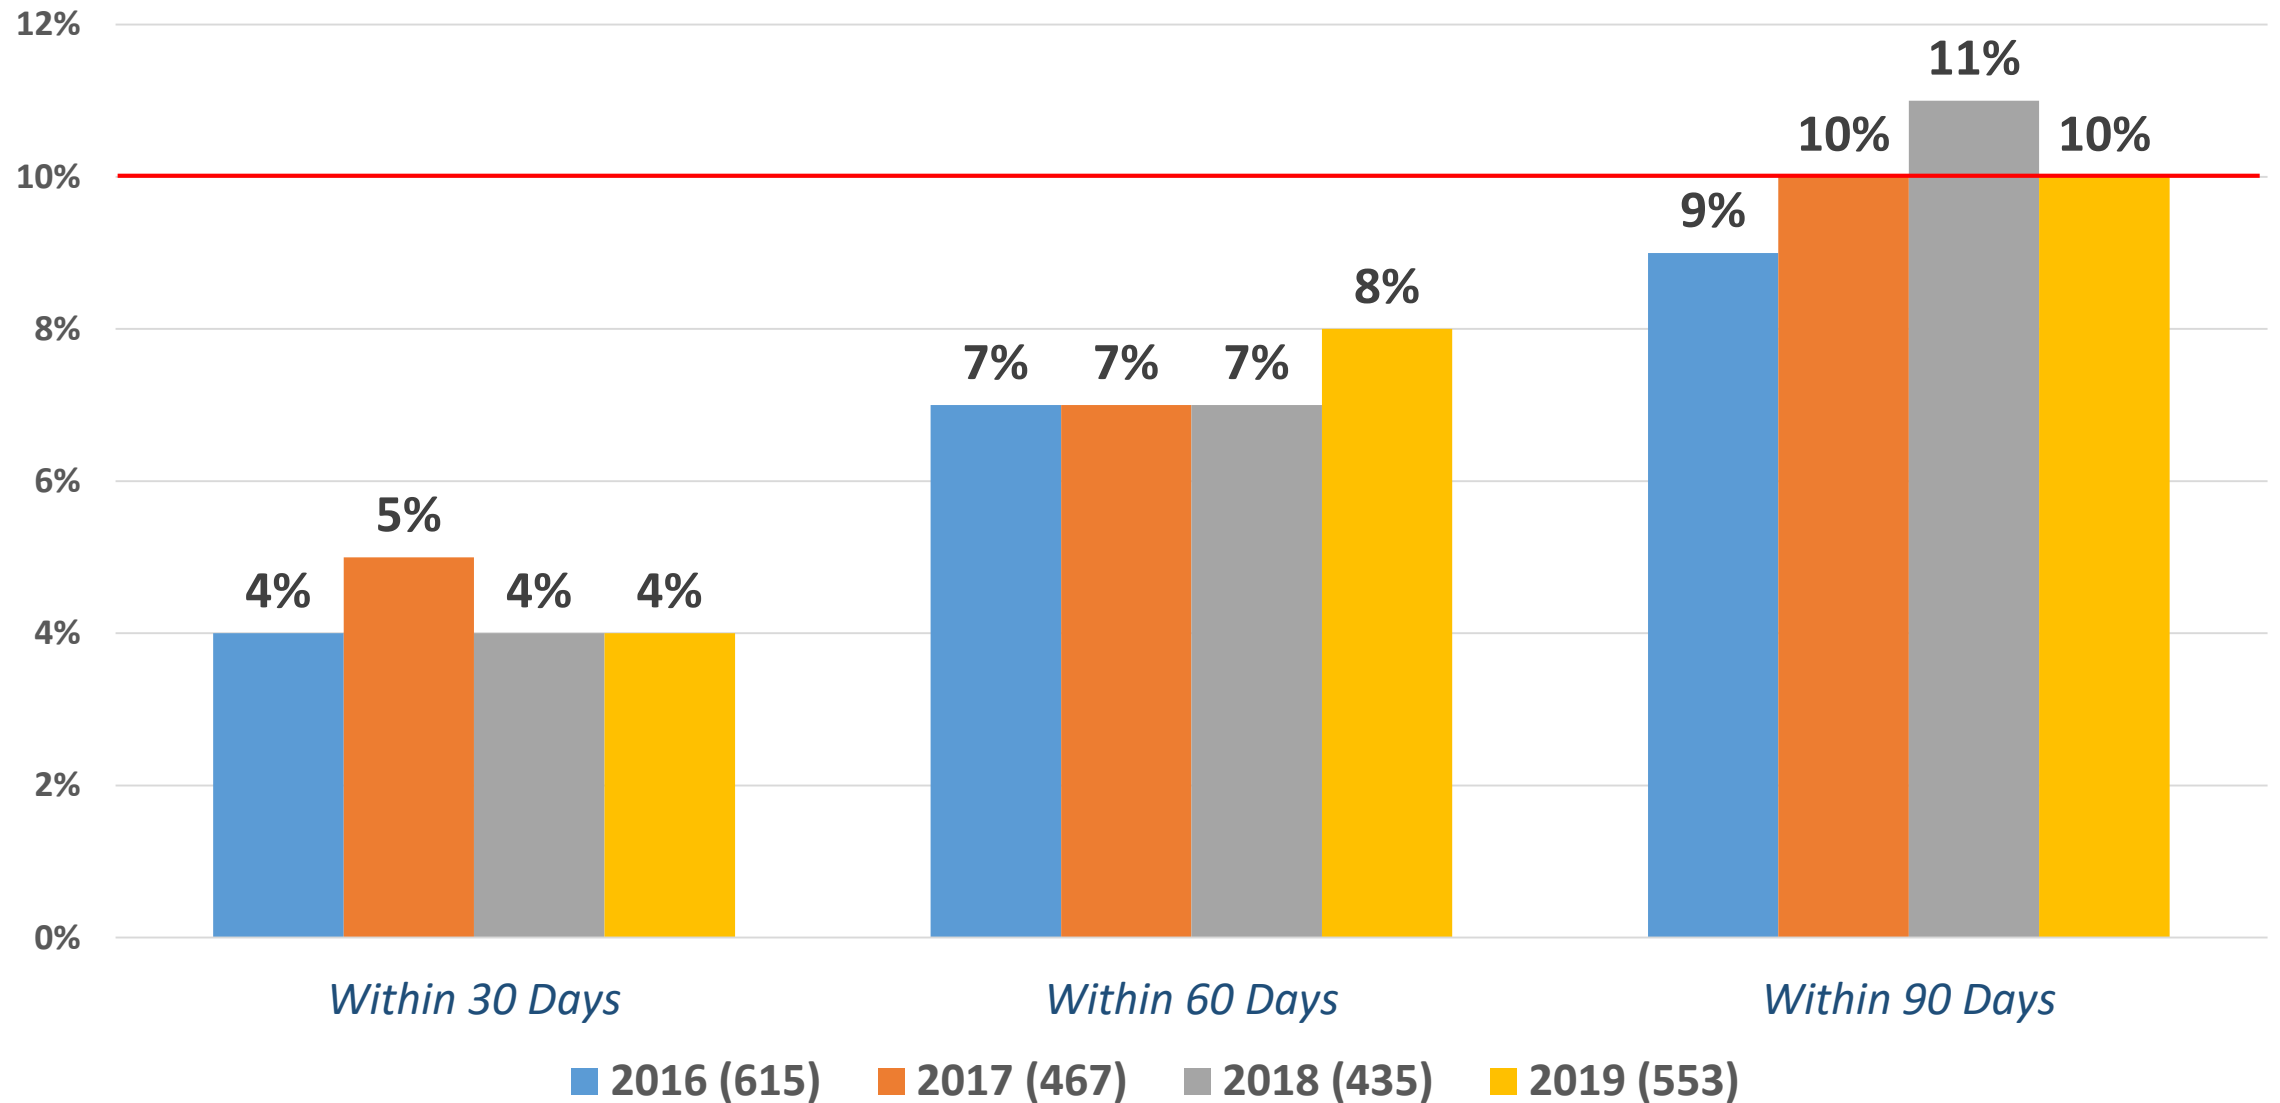

Jefferson Parish Detention Assessment Instrument (DAI): Releases

Rearrested for a New Delinquent Offense

Data Source: DJS Hub and JPSO ARMMS Records